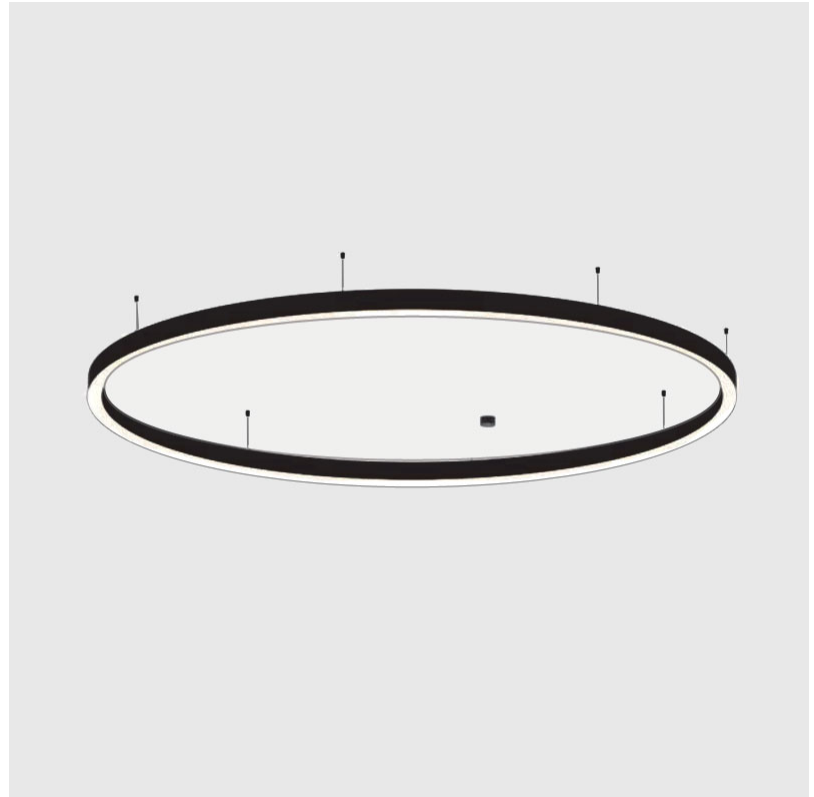

GENERAL

Series: Glorious
Subseries: Glorious Slim
Brand: Prolicht
Division: Architectural
Mounting Type: Suspension
Mounting Location: Ceiling
Subcategory: Ambient

PHYSICAL

Shape: Round
Diameter (mm): 5200
Diameter (in): 204 3/4
Height (mm): 90
Height (in): 3 9/16
Max. Overall Height (mm): 2090
Max. Overall Height (in): 82 5/16
Light Distribution: Direct
Weight (kg): 47.232
Weight (lbs): 104.15
Diffuser: PMMA - Opal or Micro-Prism
Fixture Finish: SSR / BKV / CWI / CRY / HAB / UFT / ITA / RUA / FTG / MYG / LOD / PUS / FRO / FUP / KIA / POP / BLS / SPG / MEY / GOH / GUM / CHC / COM / ABZ / JAG / OBR / MOS / ROR
Fixture Material: Aluminum
Cable Details: 2000mm or 6000mm Transparent Cable

ELECTRICAL

Lamp Type: LED (Zhaga Standard)
Input Wattage (W): 403.2
Total Output Wattage (W): 336
Dimming: Tri-Mode (Non-Dimming and Phase Dimming (120Vac only) and 0-10V Dimming)
Driver Included: Yes
Driver Location: Integrated
Driver Type: Constant Current - Universal
Driver Class: Class 2
Input Voltage (V): 120 - 277
Constant Current (MA): 350

LED

Color Temperature (°K): 3000 / 3500 / 4000
Max. Delivered Lumen (lm): 47520 / 48510 / 49500
CRI: >80 CRI
Efficiency (%): 88
Lamp Life (hrs): 50000

OPTICAL

RATINGS AND CERTIFICATIONS

Certified By: Certified for North American Standards
IP rating: IP20