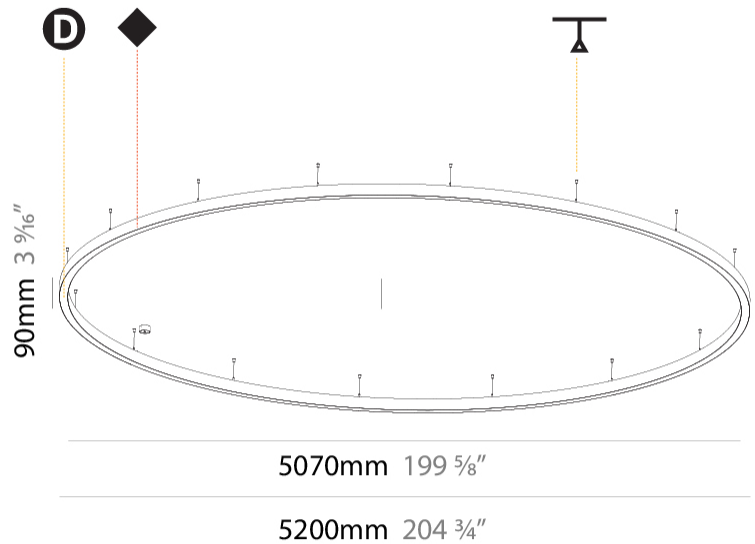

GENERAL

Series: Glorious
Subseries: Glorious Slim
Brand: Prolicht
Division: Architectural
Mounting Type: Suspension
Mounting Location: Ceiling
Subcategory: Ambient

PHYSICAL

Shape: Round
Diameter (mm): 5200
Diameter (in): 204 ³/₄
Height (mm): 90
Height (in): 3 ⁹/₁₆
Max. Overall Height (mm): 2090
Max. Overall Height (in): 82 ⁵/₁₆
Light Distribution: Direct / Indirect
Weight (kg): 55.788
Weight (lbs): 123.00
Diffuser: PMMA - Opal or Micro-Prism
Fixture Finish: SSR / BKV / CWI / CRY / HAB / UFT / ITA / RUA / FTG / MYG / LOD / PUS / FRO / FUP / KIA / POP / BLS / SPG / MEY / GOH / GUM / CHC / COM / ABZ / JAG / OBR / MOS / ROR
Fixture Material: Aluminum
Cable Details: 2000mm or 6000mm Transparent Cable

ELECTRICAL

Lamp Type: LED (Zhaga Standard)
Input Wattage (W): 392 / 280
Total Output Wattage (W): 336 / 240
Dimming: Tri-Mode (Non-Dimming and Phase Dimming (120Vac only) and 0-10V Dimming)
Driver Included: Yes
Driver Location: Integrated
Driver Type: Constant Current - Universal
Driver Class: Class 2
Input Voltage (V): 120 - 277
Constant Current (MA): 350

LED

Color Temperature (°K): 3000 / 3500 / 4000
Max. Delivered Lumen (lm): 72090 / 73588 / 75090
CRI: >80 CRI
Lamp Life (hrs): 50000

OPTICAL

RATINGS AND CERTIFICATIONS

Certified By: Certified for North American Standards
IP rating: IP20