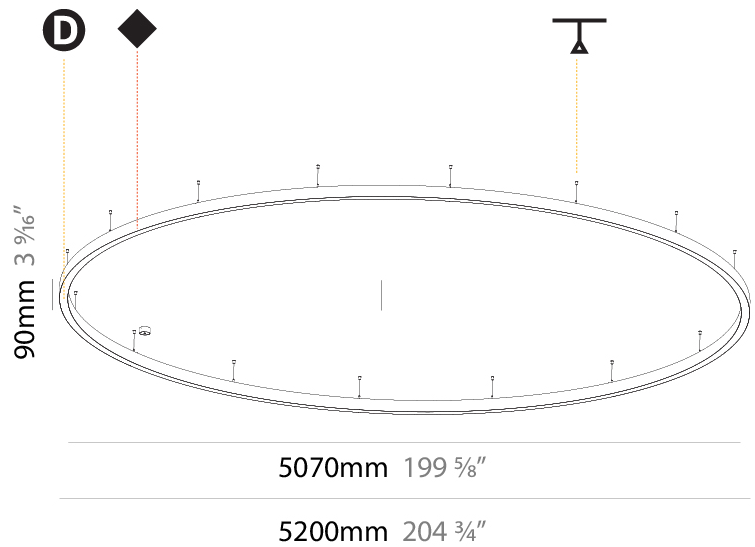

GENERAL

Series: Glorious
Subseries: Glorious Slim
Brand: Prolicht
Division: Architectural
Mounting Type: Suspension
Mounting Location: Ceiling
Subcategory: Ambient

PHYSICAL

Shape: Round
Diameter (mm): 5200
Diameter (in): 204 3/4
Height (mm): 90
Height (in): 3 9/16
Max. Overall Height (mm): 2090
Max. Overall Height (in): 82 5/16
Light Distribution: Direct
Weight (kg): 47.232
Weight (lbs): 104.15
Diffuser: PMMA - Opal or Micro-Prism
Fixture Finish: SSR / BKV / CWI / CRY / HAB / UFT / ITA / RUA / FTG / MYG / LOD / PUS / FRO / FUP / KIA / POP / BLS / SPG / MEY / GOH / GUM / CHC / COM / ABZ / JAG / OBR / MOS / ROR
Fixture Material: Aluminum
Cable Details: 2000mm or 6000mm Transparent Cable

ELECTRICAL

Lamp Type: LED (Zhaga Standard)
Input Wattage (W): 403.2
Total Output Wattage (W): 336
Dimming: Tri-Mode (Non-Dimming and Phase Dimming (120Vac only) and 0-10V Dimming)
Driver Included: Yes
Driver Location: Integrated
Driver Type: Constant Current - Universal
Driver Class: Class 2
Input Voltage (V): 120 - 277
Constant Current (MA): 350

LED

Color Temperature (°K): 3000 / 3500 / 4000
Max. Delivered Lumen (lm): 47520 / 48510 / 49500
CRI: >80 CRI
Efficiency (%): 88
Lamp Life (hrs): 50000

OPTICAL

RATINGS AND CERTIFICATIONS

Certified By: Certified for North American Standards
IP rating: IP20