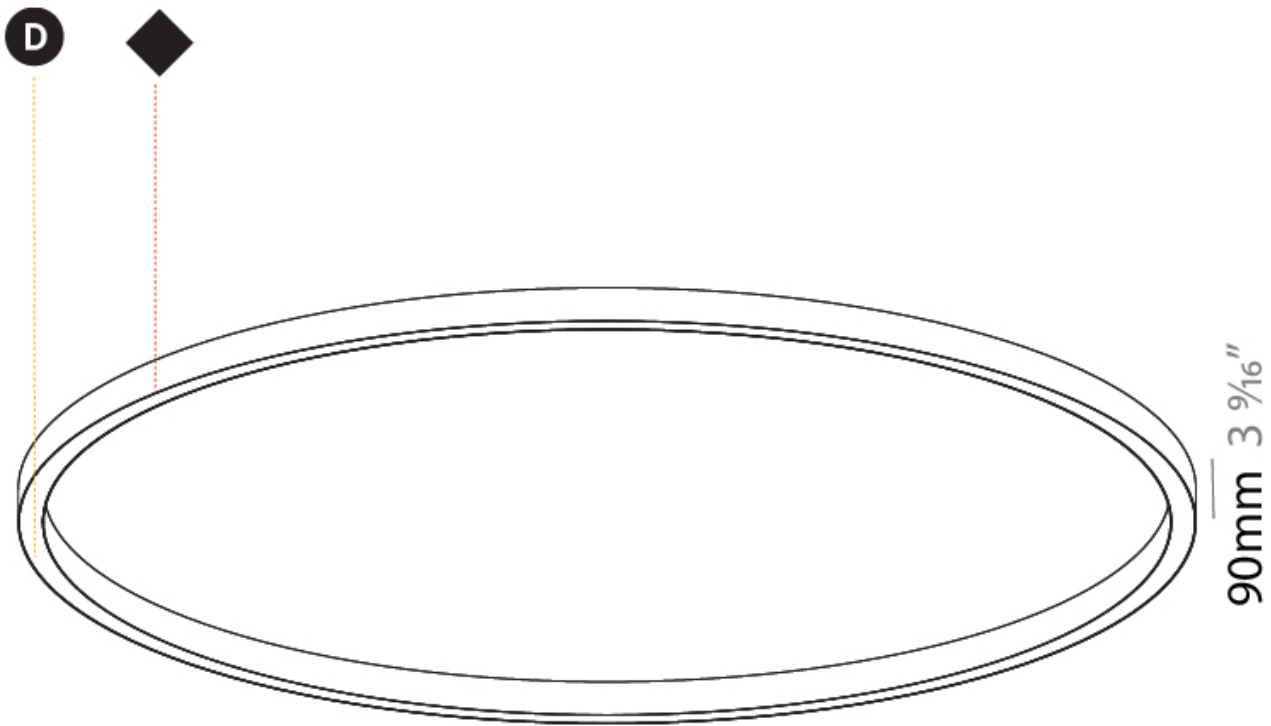

A3D022-

PROJECT
TYPE
SPECIFIER
QUANTITY
DATE

Ø 5070mm 199 5/8"

Ø 5200mm 204 3/4 "

GLORIOUS COLOR FINISH CHART

PROJECT
TYPE
SPECIFIER
QUANTITY
DATE

Fixture Finish

Digital: Not all screens are calibrated the same, and therefore, colors will appear differently between screens.