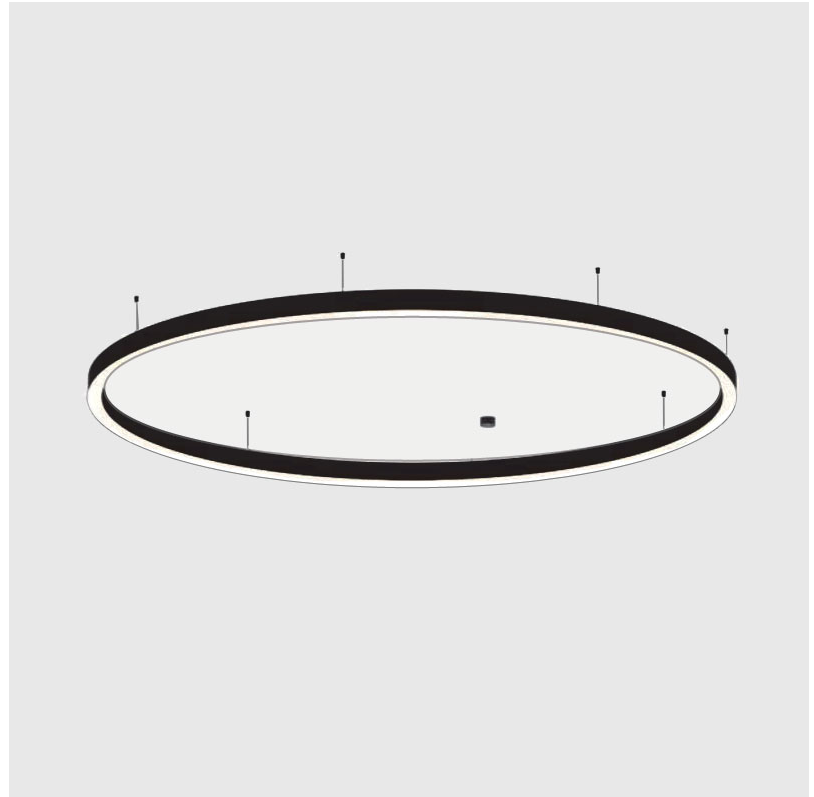

GENERAL

Series: Glorious
Subseries: Glorious Slim
Brand: Prolicht
Division: Architectural
Mounting Type: Suspension
Mounting Location: Ceiling
Subcategory: Ambient

PHYSICAL

Shape: Round
Diameter (mm): 5200
Diameter (in): 204 ³/₄
Height (mm): 90
Height (in): 3 ⁹/₁₆
Max. Overall Height (mm): 2090
Max. Overall Height (in): 82 ⁵/₁₆
Light Distribution: Direct / Indirect
Weight (kg): 55.788
Weight (lbs): 123.00
Diffuser: PMMA - Opal or Micro-Prism
Fixture Finish: SSR / BKV / CWI / CRY / HAB / UFT / ITA / RUA / FTG / MYG / LOD / PUS / FRO / FUP / KIA / POP / BLS / SPG / MEY / GOH / GUM / CHC / COM / ABZ / JAG / OBR / MOS / ROR
Fixture Material: Aluminum
Cable Details: 2000mm or 6000mm Transparent Cable

ELECTRICAL

Lamp Type: LED (Zhaga Standard)
Input Wattage (W): 392 / 280
Total Output Wattage (W): 336 / 240
Dimming: Tri-Mode (Non-Dimming and Phase Dimming (120Vac only) and 0-10V Dimming)
Driver Included: Yes
Driver Location: Integrated
Driver Type: Constant Current - Universal
Driver Class: Class 2
Input Voltage (V): 120 - 277
Constant Current (MA): 350

LED

Color Temperature (°K): 3000 / 3500 / 4000
Max. Delivered Lumen (lm): 72090 / 73588 / 75090
CRI: >80 CRI
Lamp Life (hrs): 50000

OPTICAL

RATINGS AND CERTIFICATIONS

Certified By: Certified for North American Standards
IP rating: IP20